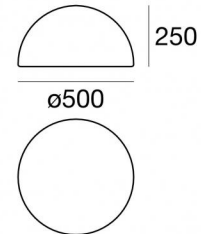

Ohps_FL E27

Floor Lamp | 220-240 V | 1xE27
12380

Technical data	
Type	Floor Lamp
Installation position	Floor
Installation environment	Outdoor
Lamp cap	1 x E27 Max 30W
Frequency	50-60 Hz
Optics	General Lighting
Light emission direction	upward
Safety class	2
IP	IP20
IK	IK10
Glow wire test	850°
Direct mounting on normally flammable surfaces	Yes
CE	Yes
Dimmable article	No
Directional	No
Tilting	No
Walk-over	No
Drive-over	No
Cable included	Yes
Cable length	2 m
Electric socket	Type C
Resin potting	No
Net weight	2.700 Kg

The diffuser is made of pe; the mounting frame is made of PC, with a white finish. The ingress protection degree is IP20; the total weight is of 2.700 kg.

. The power supply cable is included and features a 2 m lenght.