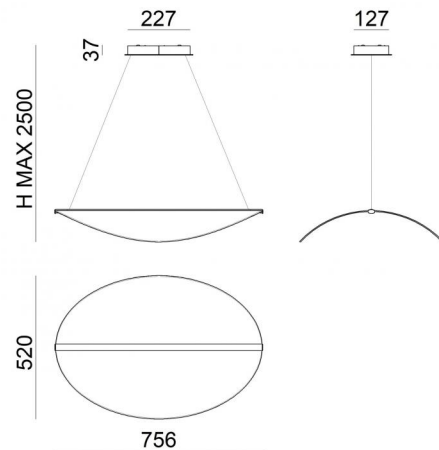

Diphy_P1

Pendant Luminaires
8173

Technical data	
Construction year	2017
Type	Surface
Installation position	Ceiling
Installation environment	Indoor
Safety class	1
IP	IP20
Glow wire test	650°
Direct mounting on normally flammable surfaces	Yes
CE	Yes
Dimmable article	Phase cut
Directional	No
Tilting	No
Walk-over	No
Drive-over	No
Cable included	Yes
Cable length	2.5 m
Resin potting	No
Net weight	2.91 Kg