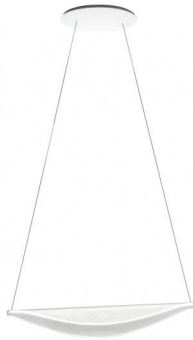

Diphy_P1

Pendant Luminaires
8173

Technical data	
Construction year	2017
Type	Surface
Installation position	Ceiling
Installation environment	Indoor
Safety class	1
IP	IP20
Glow wire test	650°
Direct mounting on normally flammable surfaces	Yes
CE	Yes
Dimmable article	Phase cut
Directional	No
Tilting	No
Walk-over	No
Drive-over	No
Cable included	Yes
Cable length	2.5 m
Resin potting	No
Net weight	2.91 Kg

Finishing casing

Material	Aluminium
Colour	Embossed white RAL 9003
Processing	Coating

Finishing diffuser

Material	PMMA
Colour	transparent
Processing	Laser engravings

Finishing mounting frame

Material	metal
Colour	Embossed white RAL 9003
Processing	Coating