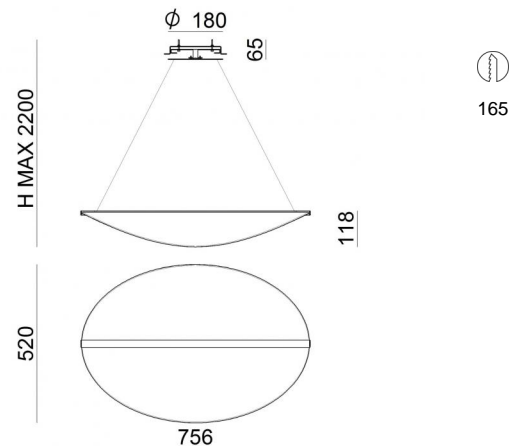

Pendant Luminaires 8171

Technical data	
Construction year	2018
Type	Pendant Luminaires
Installation position	Ceiling
Installation environment	Indoor
Safety class	1
IP	IP20
Glow wire test	650°
Direct mounting on normally flammable surfaces	Yes
CE	Yes
Dimmable article	Phase cut
Directional	No
Tilting	No
Walk-over	No
Drive-over	No
Cable included	Yes
Cable length	2.2 m
Resin potting	No
Net weight	2.91 Kg