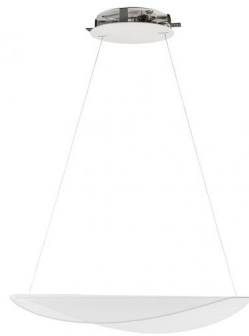

Pendant Luminaires 8171

Technical data	
Construction year	2018
Type	Pendant Luminaires
Installation position	Ceiling
Installation environment	Indoor
Safety class	1
IP	IP20
Glow wire test	650°
Direct mounting on normally flammable surfaces	Yes
CE	Yes
Dimmable article	Phase cut
Directional	No
Tilting	No
Walk-over	No
Drive-over	No
Cable included	Yes
Cable length	2.2 m
Resin potting	No
Net weight	2.91 Kg

Finishing casing	
Material	Aluminium
Colour	Embossed white RAL 9003
Processing	Coating

Finishing diffuser	
Material	PMMA
Colour	transparent
Processing	Laser engravings

Finishing mounting frame	
Material	metal
Colour	Embossed white RAL 9003
Processing	Coating