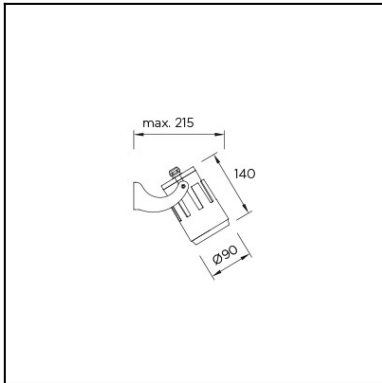

The photograph may not match the reference exactly. Please read the product description to identify the finish.

[Download photometric file .ldt /.ies](#)

[Click on image to download energy label](#)

TECHNICAL CHARACTERISTICS

Type:	Spotlight
Adjustable:	Adjustable $\pm 90^\circ$ on the horizontal axis. Adjustable $\pm 90^\circ$ on the horizontal axis.
IP Protection degrees:	IP65
Light source 1: Bulb specified at the product label	3 x LED Cree 6.5W Warm White - 3000K 486 lm ^(N) CRI 80
IK Protection degrees:	IK03
Total power consumption (W):	9.7W
Angle of the optics / Reflector:	
Voltage / Frequency:	100-240V/50-60Hz
Warranty:	2
Option to extend the guarantee:	5
Units per box:	6
Net Weight (Kg):	
CFM:	0.00