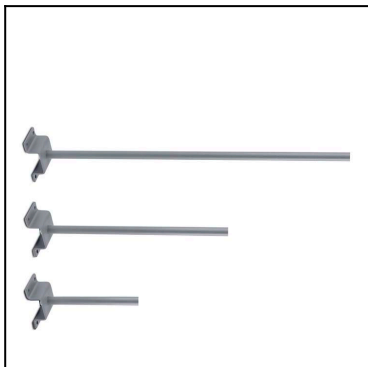

Type:	Spotlight
Adjustable:	Adjustable $\pm 90^\circ$ on the horizontal axis. Adjustable $\pm 90^\circ$ on the horizontal axis.
IP Protection degrees:	IP65
Light source 1: Bulb specified at the product label	3 x LED Cree 6.5W Warm White - 3000K 486 lm ^(N) CRI 80
IK Protection degrees:	IK03
Total power consumption (W):	9.7W
Angle of the optics / Reflector:	
Voltage / Frequency:	100-240V/50-60Hz
Warranty:	2
Option to extend the guarantee:	5
Units per box:	6
Net Weight (Kg):	
CFM:	0.00

MATERIALS / FINISHES

Structure material: High purity aluminium

Diffuser material: Glass

Structure finish: Grey

Diffuser finish: Transparent

GEAR

Multi-voltage electronic gear included (Yes)

71-9487-34-34

Structure material: Galvanized steel
Structure finish: Grey

71-9487-Z5-Z5

Structure material: Galvanized steel
Structure finish: Urban grey

71-9487-34-34V1

Structure material: Galvanized steel
Structure finish: Grey