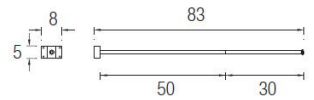

71-9487-34-34

Structure material: Galvanized steel
Structure finish: Grey

71-9487-Z5-Z5

Structure material: Galvanized steel
Structure finish: Urban grey

71-9487-34-34V1

Structure material: Galvanized steel
Structure finish: Grey