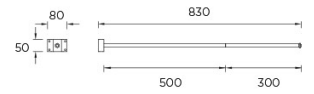

71-9487-34-34

Structure material: Galvanized steel
Structure finish: Grey

71-9487-Z5-Z5

Structure material: Galvanized steel
Structure finish: Urban grey

71-9487-34-34V1

Structure material: Galvanized steel
Structure finish: Grey