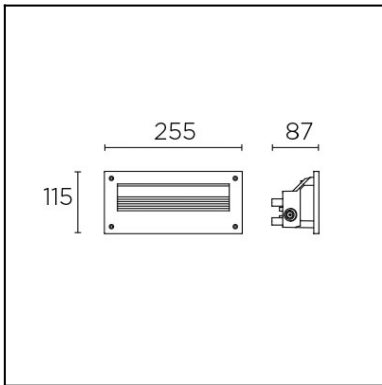

The photograph may not match the reference exactly. Please read the product description to identify the finish.

Download photometric file .ldt /.ies

Click on image to download energy label

TECHNICAL CHARACTERISTICS

Type:	WALL RECESSED
IP Protection degrees:	IP65
Light source 1:	15 x LED
Bulb specified at the product label	5.5W Neutral white - 4000K 648 lm ^(N)
IK Protection degrees:	IK10
Total power consumption (W):	6.6W
Voltage / Frequency:	100-240V/50-60Hz
Warranty:	2
Option to extend the guarantee:	No
Units per box:	8
Net Weight (Kg):	
EAN Code:	8435381427542
CFM:	0.00